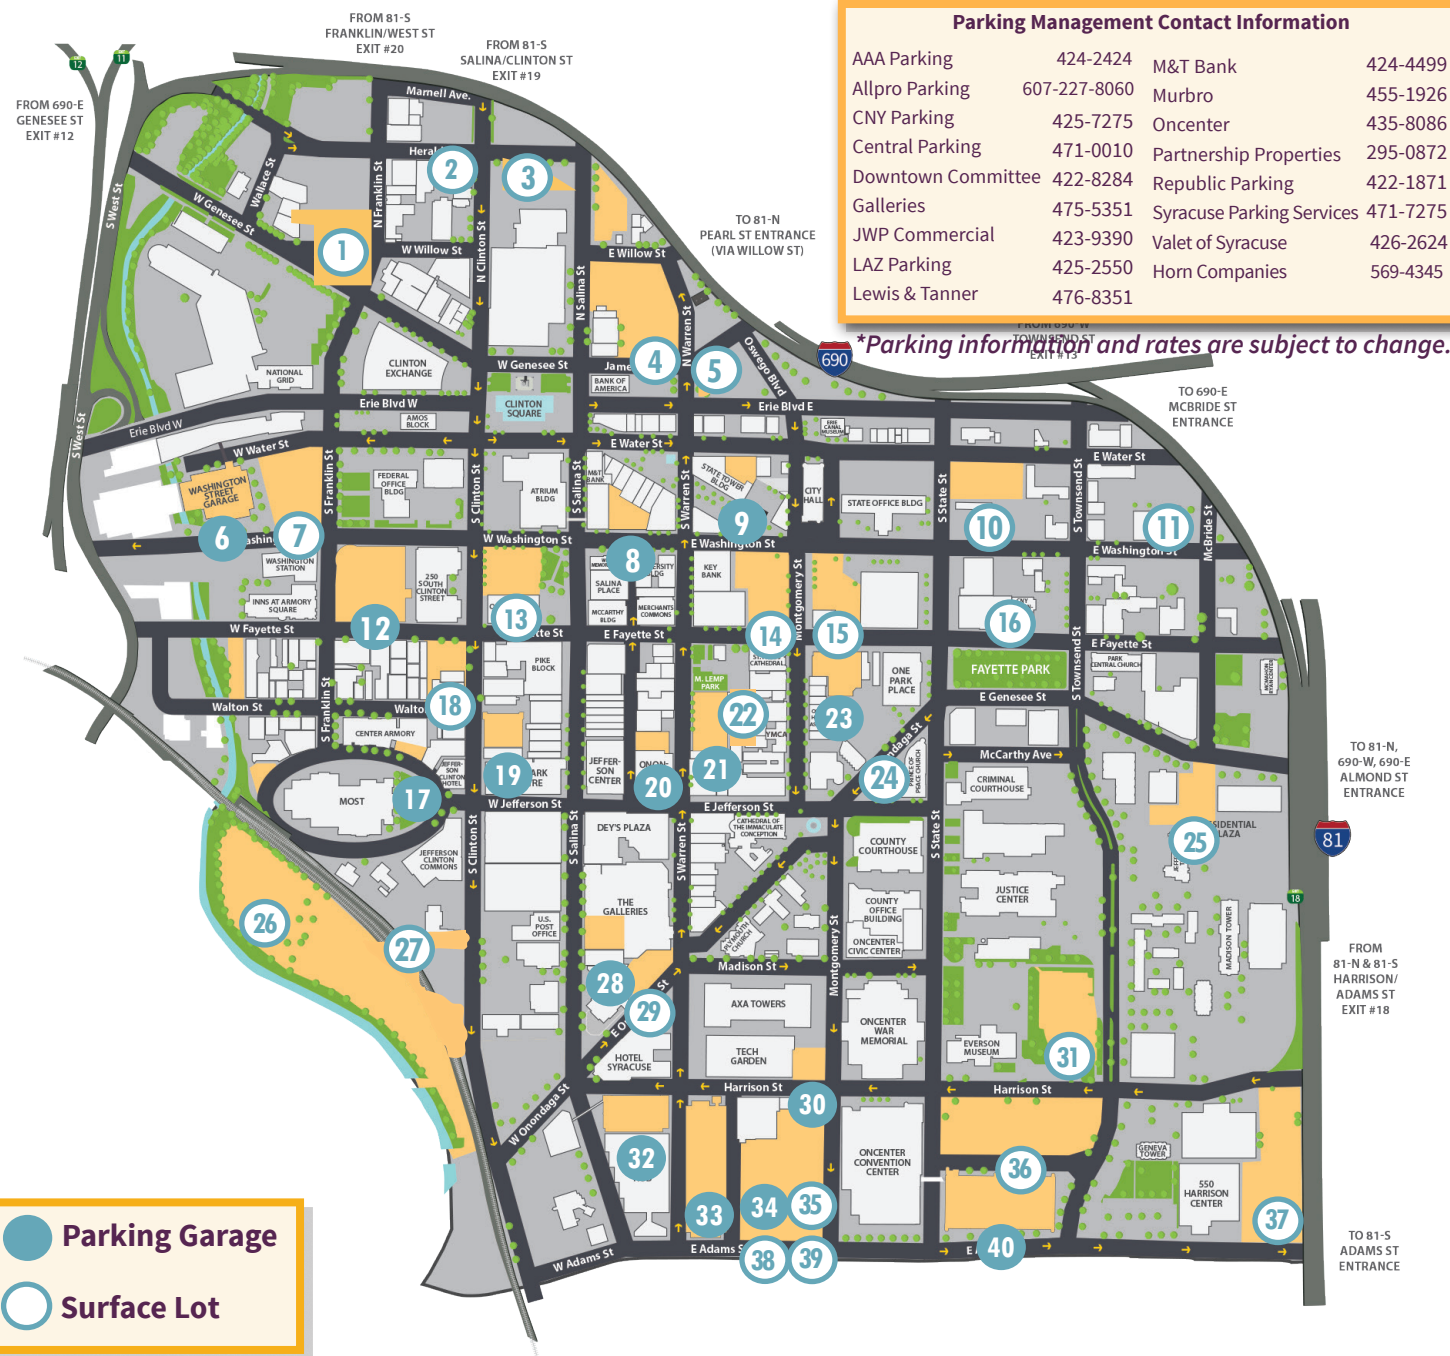

Downtown Syracuse Public Parking

	NAME	# of SPACES	MANAGEMENT	HOURLY RATES	DAILY RATES	MONTHLY RATES	24-HR?
1	National Grid Lot*	200	Downtown Committee	--	$4-5.00	--	
2	Herald Commons Lot	100	Horn Companies	--	$5.00		
3	One Herald Place Lot*	98	Downtown Committee	--	$5.00	$60.00	Yes*
4	100 Clinton Sq.	220	JWP Commercial	$3.00	$6.00	$75.00	
5	Warren Street Lot	50	Valet of Syracuse	Monthly only: $50/nights & weekends, $65/weekdays			
6	Washington St. Garage	1,250	Republic Parking	$2.00	$8.00	$90.00	Close: 10pm M-Th 3am Fri-Sat.
7	Federal Lot	170	Central Parking	$6.00	$6.00	$85.00	Yes
8	M&T Bank Parking Center	520	M&T Bank	$1.60	$5.35	$85.00	
9	State Tower Garage	109	Syracuse Parking Services	$3.00	$10.00	$100.00	Yes*
10	State/Water Lot	260	Syracuse Parking Services	--	$8.00	$75.00	Yes*
11	McBride/Water Street Lot	75	Syracuse Parking Services	--	$5.00	$50.00	Yes
12	Atrium Garage	800	Partnership Properties	$3.00	$10.00	$85-125	Yes
13	City Lot #21	70	Metered	--	--	--	
14	Key Bank Lot	100	Murbro	$3.00	$7.50	$85.00	Yes*
15	City Hall Lot	80	Syracuse Parking Services	--	$10 *After 5pm & Weekends	$90.00	
16	Lewis & Tanner Lot	20	Lewis & Tanner	--	--	$65.00	Yes
17	Center Armory Garage	104	Republic Parking	$3.00	$8.00	$100.00	Close: 10pm M-Th 3am Fri-Sat.
18	Fayette-Clinton Lot	77	Syracuse Parking Services	$5.00	$10.00	$100.00	
19	Clinton Street Garage	280	Partnership Properties	$3.00	$10.00	$85-125	Yes
20	Barclay Damon Garage	375	Syracuse Parking Services	--	$9.00	$110.00	
21	Warren Parking Garage	425	CNY Parking	$3.00	$6.75	$85.00	Yes
22	Fayette Street Lot	38	Valet of Syracuse	Monthly only: $50/nights & weekends, $65/weekdays			
23	Fayette Street Garage	575	LAZ Parking	$2.00	$8.00	$90	Yes
24	One Park Place Lot	100	Syracuse Parking Services	$5.00	$10.00	$120	No
25	Presidential Plaza Lot	300	Syracuse Parking Services	--	$14.00	--	
26	Trolley Lot	427	Allpro Parking	--	$5.00	$40.00	Yes
27	Jefferson Clinton Commons	125	Valet of Syracuse	Monthly only: $50/nights & weekends, $65/weekdays			
28	Galleries Garage	175	Galleries	$1.50	$7.00	$60.00	Yes*
29	Galleries Lot	80	Galleries	$3.00	$7.00	--	
30	AXA Garage	550	Laz Parking	$2.00	$8.00	$100.00	Yes
31	County Lot "B"	100	Laz Parking	--	--	$65.00	Yes
32	Hotel Syracuse Garage	560	Central Parking	$5.00	$5.00	$60.00	Closes at 10pm
33	Harrison Street Garage	1,345	AAA Parking	$1.00**	$7.00	$75	Yes - $15
34	Syracuse Building Garage	140	Partnership Properties	$3.00	$6.00	$85.00	
35	Montgomery Lot #2	100	Syracuse Parking Services	--	$8.00	$72.00	Yes
36	Convention Center Lot	285	Oncenter	--	$6-9.00	--	Yes
37	Harrison Center	100	Syracuse Parking Services	--	$14.00	--	
38	Syracuse Building Lot	100	Partnership Properties	--	$6.00	$75.00	Yes
39	Montgomery Lot #1	60	Syracuse Parking Services	--	$8.00	$72.00	Yes

*Lots open for events only
**Rates escalate after 2 hours
*Residents only

Updated 09/2019